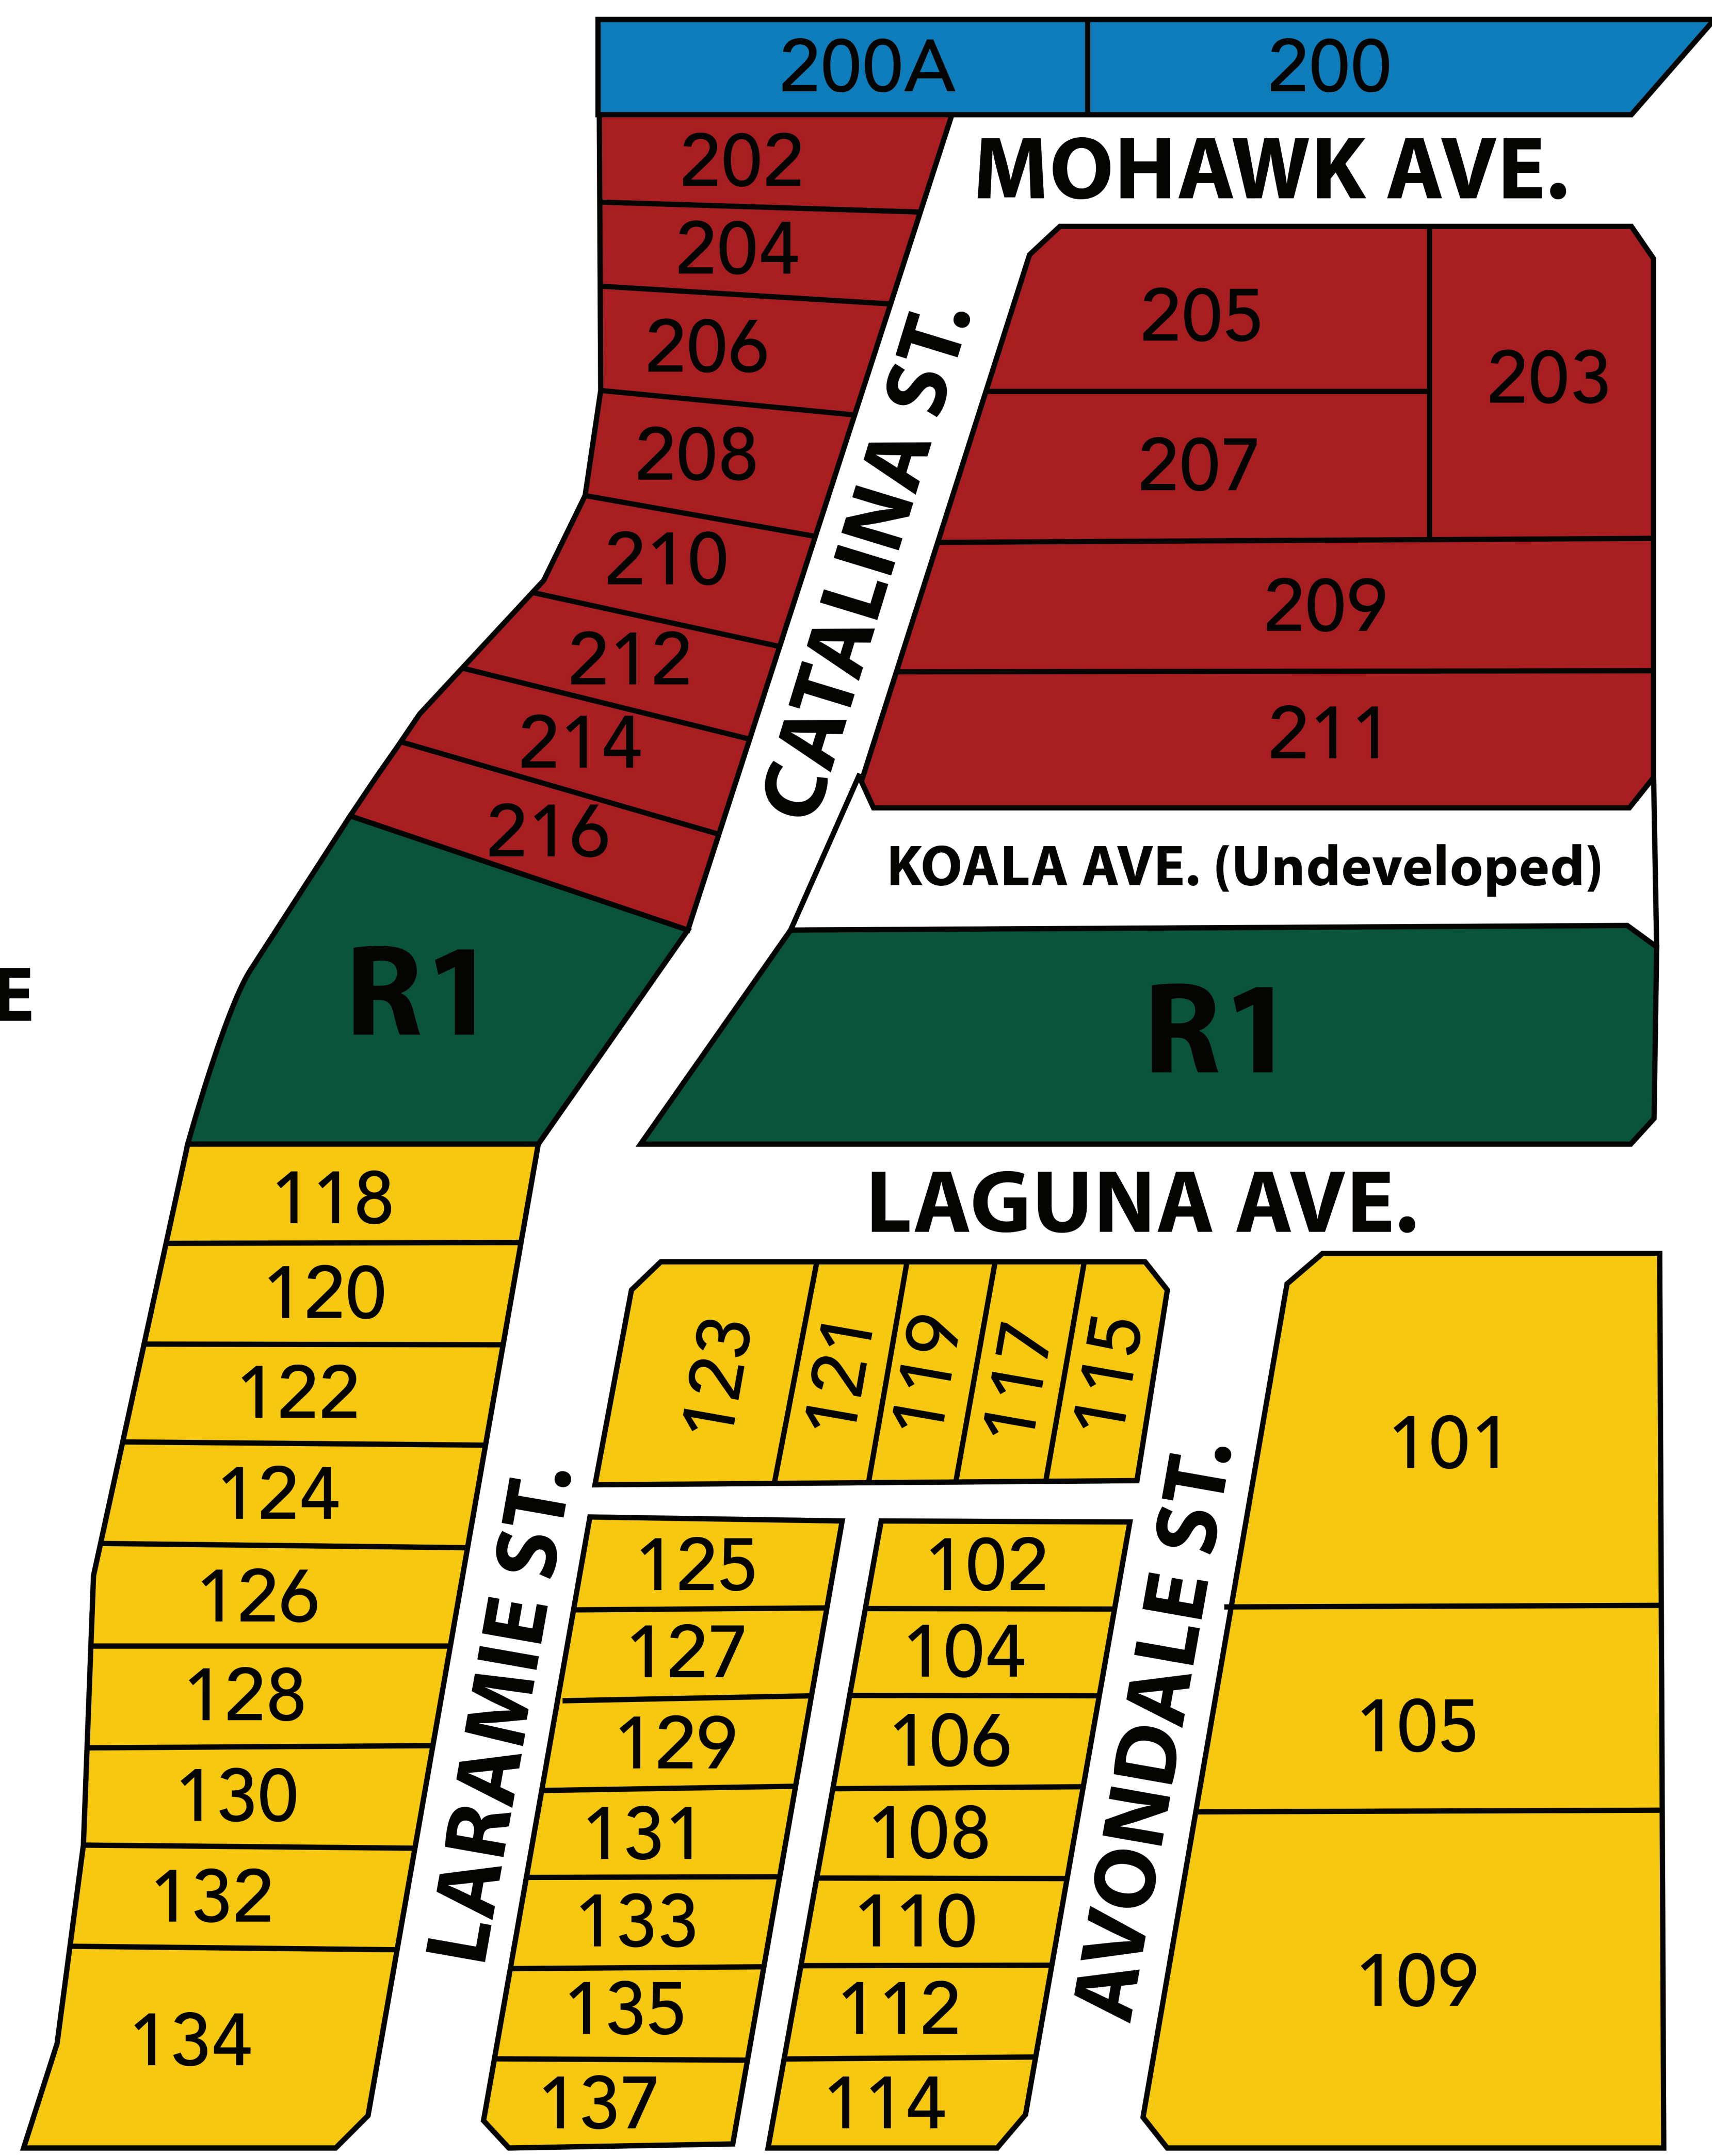

LAC LA NONNE

R1

R1

RESERVE

57224

RGE RD 25

57220

# MOONLIGHT BAY SUBDIVISION SOUTH

COUNTY OF  
**Barrhead**